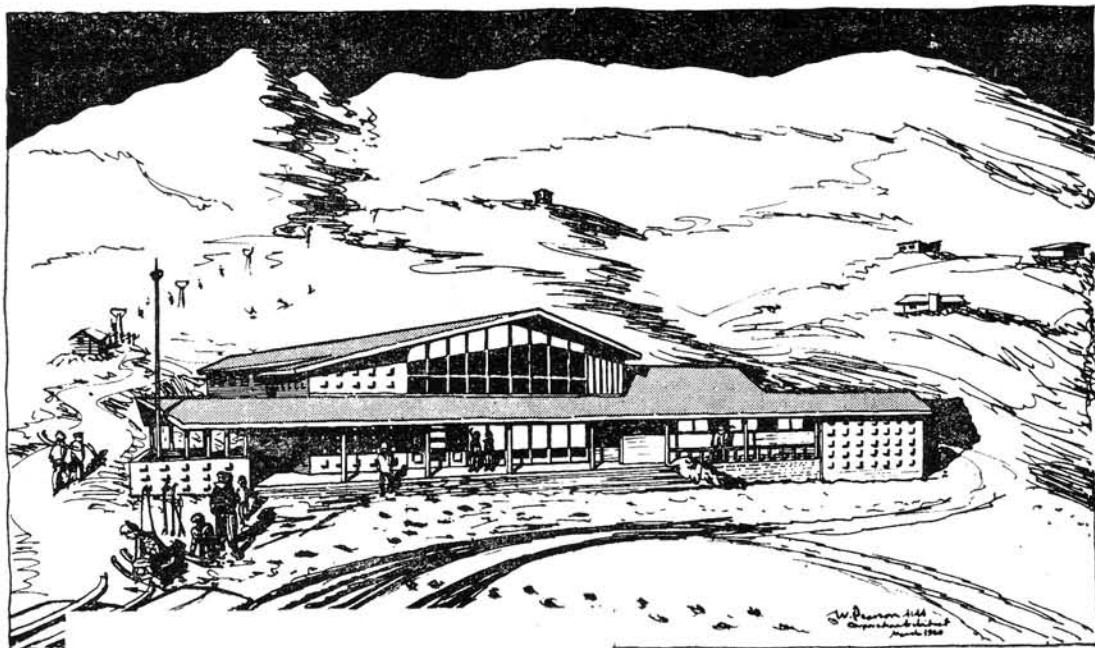

On the wind-swept slopes of Mt. Ruapehu

RESENE

DEFIES NATURE!

Defying the most extreme weather conditions right on the Top of the Bruce—Mt. Ruapehu—stands the newly constructed Ski Resort . . . beautifully finished both in and outside in RESENE P.V.A. LATEX paints. No greater compliment could have been paid to RESENE because it clearly demonstrates the confidence of the tradesman in RESENE'S unsurpassed durability and sealing qualities, as well as his preference for RESENE'S beautifying finish. RESENE defies nature under the worst conditions!

RESENE LATEX PAINT — in spite of its amazing toughness, durability and beauty — is the most inexpensive paint on the market. Widely used by professional as well as do-it-yourself painters, it is easy to apply — dries within the hour and produces a perfect finish leaving no brush marks. Thinning as well as brush cleaning is done with water — brushes last longer too! Available in Interior Satin and clear finishes as well as Exterior Semi-gloss which has proved its amazing qualities on concrete buildings, asbestos cement board and brick.