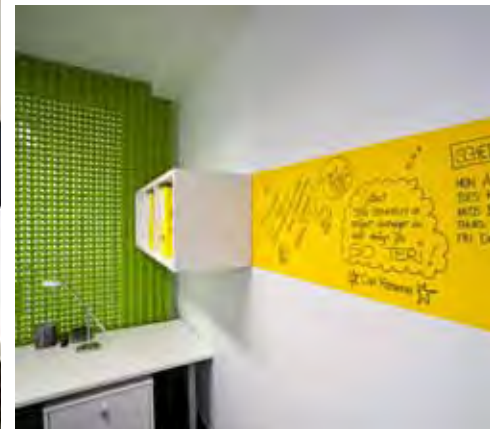

HUB OF ACTIVITY

A bustling office, home to several boutique businesses, gets a vibrant makeover with a palette of Resene colours

Studies have shown that an innovative office environment is also a productive workplace. It's a concept that was put into practice by a design team at the Annex, which is home to several boutique businesses in the design-build industry.

The designers at Yellowfox wanted a vibrant interior that would reflect the bustling hub. Paint colours were chosen from the Resene The Range fandeck. These include Resene Spotlight, Resene Koru, Resene Rock N Roll and Resene Pukeko. These bright colours were balanced by a crisp neutral, Resene Eighth Thorndon Cream. Resene Write-On Wall Paint was also used, as a topcoat to strips painted in Resene Spotlight.

Resene Write-on Wall Paint is a clear finish that

can be applied over an existing painted wall to turn it into a whiteboard. Once dry and cured you can write on the surface using whiteboard markers. The writing can be removed easily with a soft cloth.

Top One wall features textural wallpaper from Resene, and a door painted in Resene Rock N Roll.

Above Resene Write-On Wall Paint was painted over yellow strips in Resene Spotlight.