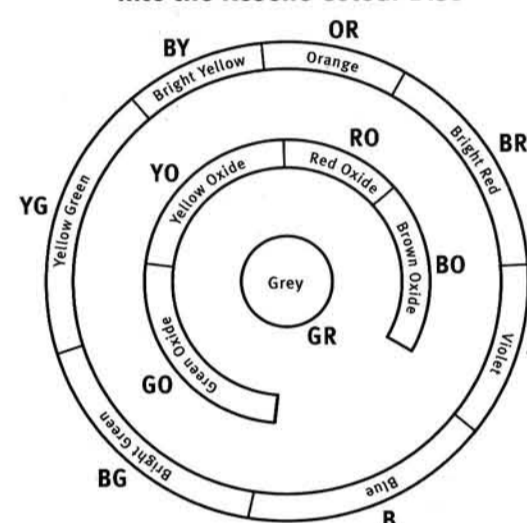

Palettes arranged spatially into the Resene Colour Disc

Matching Colours

Colour matching using the Resene Total Colour System is very easy due to the layout of the palettes. Having identified the hue type, most colours can be located in seconds.

Furthermore, because of the logical nature of the layout of each palette it is possible to use it to identify a desired colour space. For example, if a desired colour sits halfway between 4BG30 and 5BG30 it can be specified as 4.5BG30.