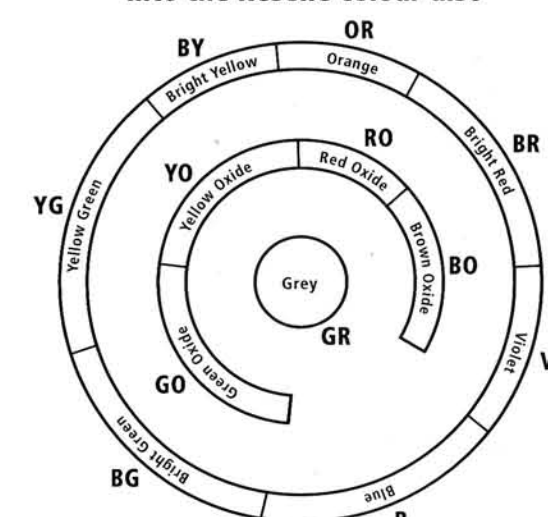

Palettes arranged spatially into the Resene colour disc

Matching colours

Colour matching using the Resene Total Colour System is very easy due to the layout of the palettes. Having identified the hue type, most colours can be located in seconds.

Furthermore, because of the logical nature of the layout of each palette it is possible to use it to identify a desired colour space. For example, if a desired colour sits halfway between 4BG30 and 5BG30 it can be specified at 4.5BG30.