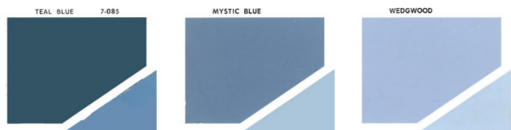

RESENE EXTERIOR and INTERIOR SEMI-GLOSS LATEX

FOR ARCHITECTURAL AND PROFESSIONAL FINISHES

1 Pt. Teal Blue
1 Pt. White

1 Pt. Mystic Blue
1 Pt. White

1 Pt. Wedgwood
1 Pt. White

ALSO AVAILABLE IN BLACK AND WHITE