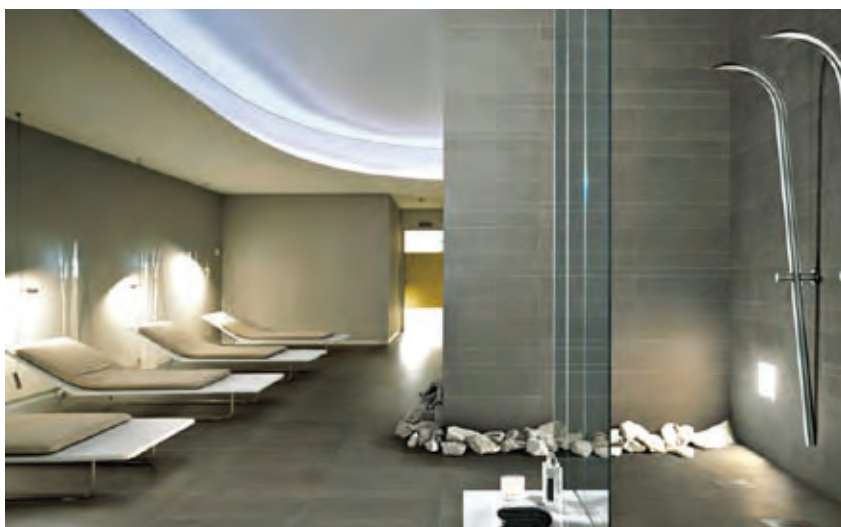

^ tile with a green heart

With re-use of waste now uppermost in many minds, there is now a collection of technical porcelain tiles made from at least 45% recycled body mixes. Sands tiles come in a range of colours, from the lightest shades through to black and are available in different sizes with a variety of surface finishes. Ideal for covering both floors and walls to create a more natural effect. Call Tileworks on 09 573 5544.

Resene
Cliffhanger

paint by touch

The new Resene iFandeck gives you instant access to thousands of Resene paint colours anywhere, anytime at the touch of finger simply by installing Resene's iFandeck on your iPhone or iPod Touch.

This new colour tool is ideal for anyone wanting to quickly look up colours when they are out and about. And the Resene iFandeck application can be easily installed from virtually anywhere within 60 seconds. To find out more go to www.resene.com/ifandeck.htm.

Resene
Smalt Blue

bold lines >

Foreno Tapware (NZ) Ltd introduces the V-Line kitchen sink mixer, fresh off the designers' desk. Perfect for people with modern homes that want a real edge, the V-Line style is also available in a range of products for your bathroom including basin mixer, shower mixer and bath spout. Visit www.foreno.co.nz.

^ added dimension

The Alpine Premium LedgeStone overlay gives a distinctive masonry look and is ideal for new homes or improving a house during renovating. It can be used internally on feature walls and fireplaces, or outside on pillars and fences. The product is environmentally friendly and versatile. Phone 0800 000 094 or visit www.alpinestone.co.nz.

no-wire lighting >