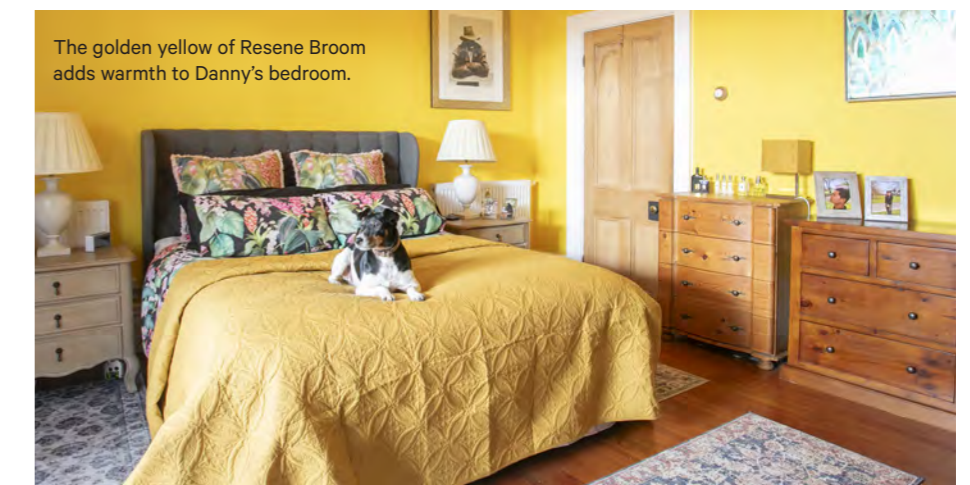

A few years ago, Danny Breaker bought his century-old villa in the beautiful city of Whanganui. For the past 20-odd years, the house was used as a student rental, and he says, “There had been little love given to the house in those years and most features had been removed and destroyed.”

Yet the house had good bones and is located opposite the Whanganui River, where the sun would play fantastically with the colours of the house and water.

Initially, Danny was going to paint the house exterior black, in keeping with the riverside cottages in his hometown of Kent in the UK. However, while waiting in line to buy black paint, he spotted Resene SpaceCote Low Sheen in Resene Indian Ink. “I ambled over to the paint colour wall and the blue said buy me. So, I did – and the house and my life has been transformed ever since.”

In fact, he loved the deep, dark blue of Resene Indian Ink so much he painted the kitchen and bathroom in the same colour to match. Resene SpaceCote Low Sheen in Resene Pohutukawa red on the front door and veranda roof put the cherries on top of the brilliant blue house.

As you enter the house, you’re greeted

The golden yellow of Resene Broom adds warmth to Danny’s bedroom.