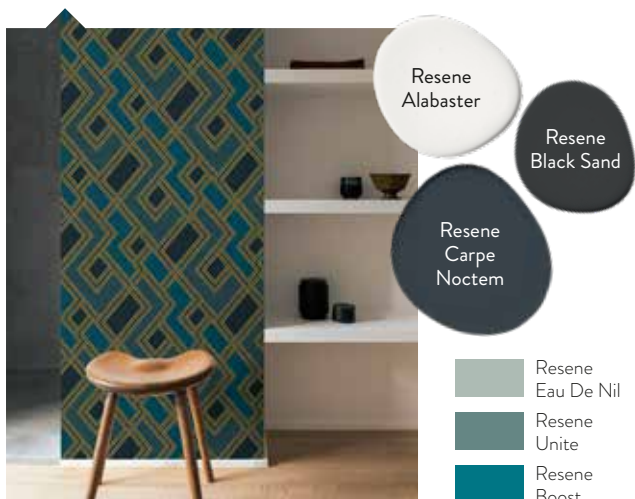

Elegant vs eccentric

From classically chic to curiously quirky, there's something to suit every space in these recent releases from the Resene Wallpaper Collection.

Crown jewel

When your space feels like it's missing something, a roll or two of a sophisticated design like Resene Wallpaper Collection 177502 applied to an architectural feature or accent wall might be just the finishing touch it needs. Three rich jewel tones are segmented by thin angular lines in a brassy hue to give it a refined, structural quality. A design like this looks right at home in a high-end, high-ceilinged salon. Combine it with a crisp white like Resene Alabaster or a dusty navy blue like Resene Carpe Noctem painted on adjacent walls, furniture in a classic black like Resene Black Sand and accessorise with minimal touches of Resene Unite, Resene Boost and Resene Eau De Nil.

-  Resene Sunbeam
-  Resene Gold Dust
-  Resene Forty Six
-  Resene Foundation
-  Resene Open Sesame
-  Resene Colorwood Ironbark

Prim and polished

The deep denim blue tones and urbane design of Resene Wallpaper Collection A55703 are likely to be an easy sell to clients who are after a tasteful wallpaper to liven up a residential home, commercial office or restaurant. For a polished look, team it with adjacent walls painted in Resene Wayfarer, furniture in Resene Duck Egg Blue and Resene Black, flooring and accessories in a warm neutral like Resene Epitome or Resene Tea and select timber accents finished in Resene Colorwood Whitewash.