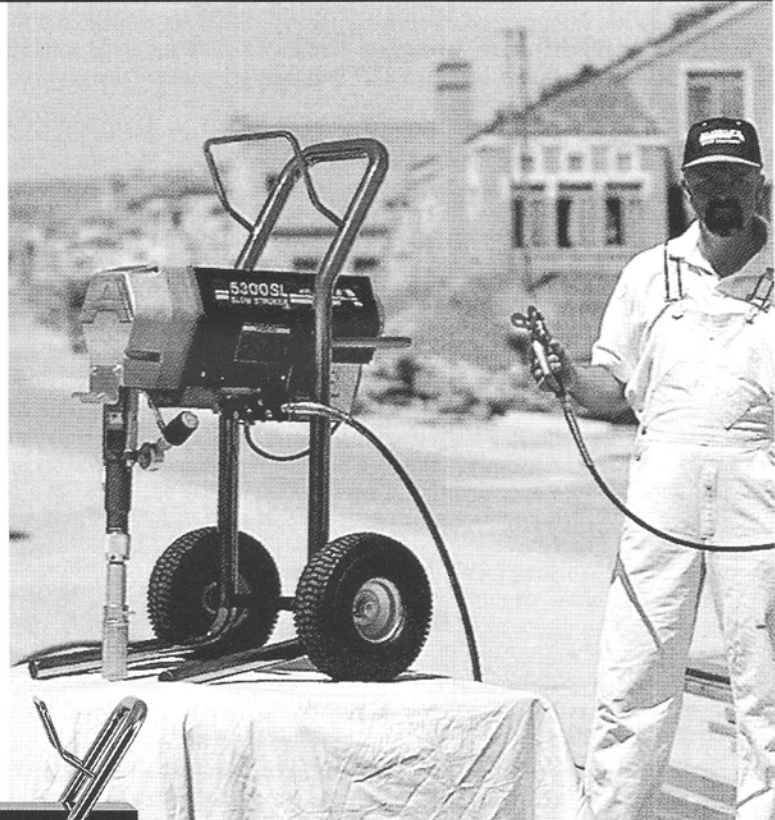

Get the professional edge with Airlessco paint sprayers...

...now proudly imported and distributed direct to the trade by Resene Paints.

Airlessco paint sprayers are acknowledged as the benchmark by which other sprayers are judged. Incorporating advanced engineering and rugged all metal construction, Airlessco sprayers are brimming with features that ensure a professional finish every time.

Consider the Airlessco Slow Stroking 5300 SL

Slow stroking pump cycles for less wear, greater suction and longer life.

Extra large valves to handle heavy coatings.

Hardened chrome piston.

No loss of pressure or pulsation with heavy coatings.

Patented triple life self-adjusting packaging.

These great product features are backed up by full after sales service and support. And to cap it off, the Slow Stroking 5300 SL is available at a very affordable price.