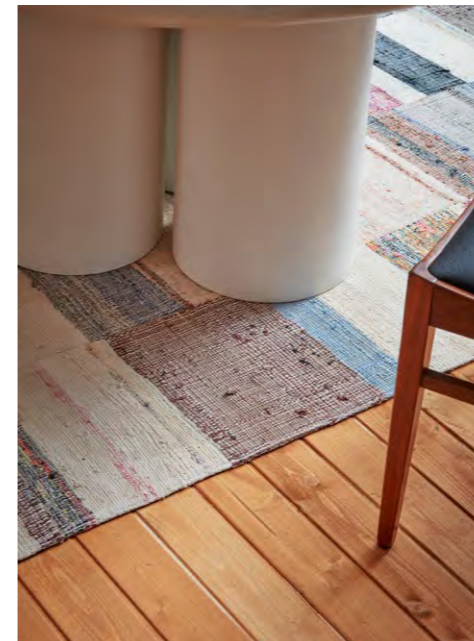

Timber!

Combine different woods and stains with painted pieces for a cohesive look in one fell swoop.

STYLING

Juliette Wanty

PHOTOGRAPHY

Wendy Fenwick

How to...

- Resene Colorwood stains are an easy yet high-impact way to add richness and depth to timber while allowing the grain to show through. Just one coat of warm brown Resene Colorwood in Resene Bark transformed our plywood back wall.
- Coating interior timber with a clear finish like Resene Aquaclear protects it and makes it easier to wipe clean.
- Décor objects made from unfinished timber can also be reimaged with stains. For this vignette, we used cool-toned Resene Colorwood in Resene Touch Wood to turn an inexpensive bowl into something more special.
- You don't have to match the colours of your wooden items when decorating a space. For best effect, use a mix of types and tones.
- Timber is ideal for combining with neutrals. Avoid crisp white and pure black in favour of more mellow shades, such as black-green (like our pillar in Resene Eternity, far left) and off-white (as in our archway in Resene Blanc).