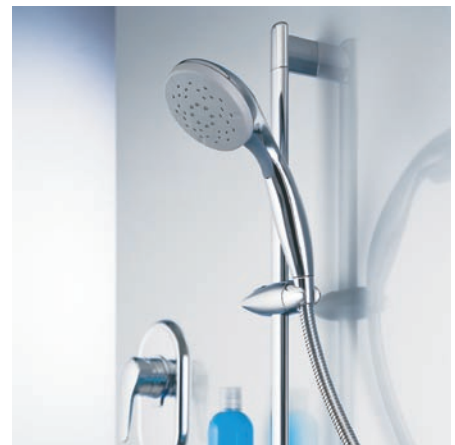

slide shower v

SatinJet® Futura Slide shower
Methven
0800 804 222
www.satinjet.com

off the shelf