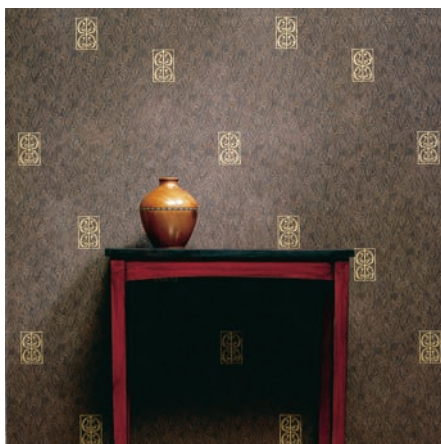

< keeping it cool

1950s design meets the silver fern
in the newest fridge from Smeg

www.applico.co.nz

Resene
Afterburner