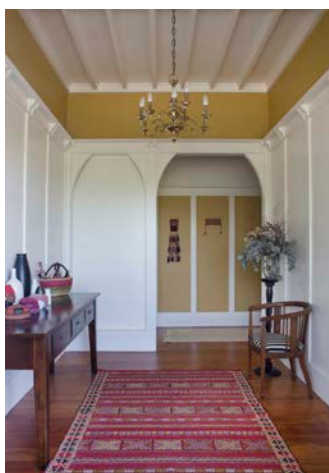

Resene
the paint the professionals use

COLOUR HOME AWARDS

your home
and garden