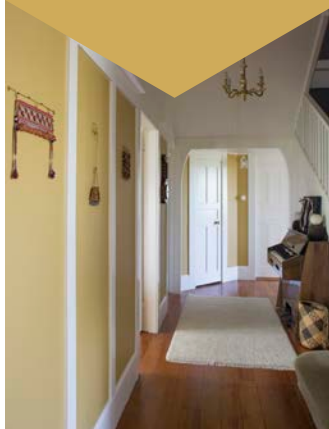

Resene
the paint the professionals use

COLOUR HOME AWARDS

your home
and garden