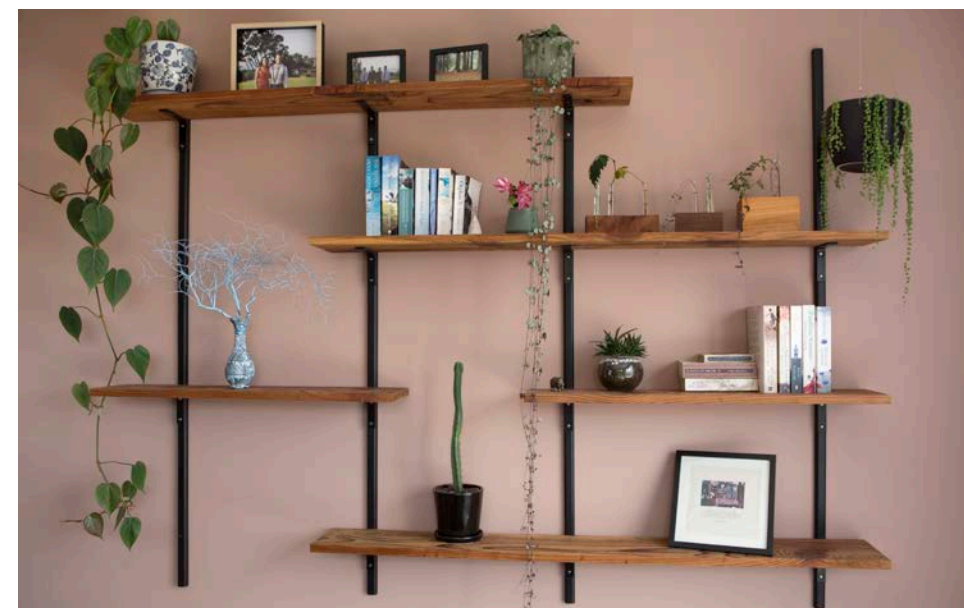

Resene

the paint the professionals use

COLOUR HOME AWARDS

FINALIST N° 4

RESENE 'RASCAL'

Spot of calm

This New Plymouth kitset home has been perfectly personalised with a calm, relaxing colour palette in the bedroom and bathroom

Text by Fiona Ralph. Photography by Jane Dove Juneau.

Jade Longstaff and partner Sean Parker wanted to create a calm, relaxing zone in the bedroom of their newly built kitset home. Although they knew they didn't want to paint it all white, it took the New Plymouth couple a while to settle on a colour.

It was Sean who chose Resene 'Rascal' on the day of painting, much to Jade's surprise. "Once we had the colour on the walls, we loved it," she says. "Sean was against having white walls in every room, and I am glad I took his advice."

The new colour looks amazing in any light, she notes, with different tones emerging depending on the time of day. "I love that aspect of it, as it appears that the room slightly changes colour throughout the day. It is a difficult colour to describe – when I think of it, I think of summer, flowers blooming, and being in holiday mode."

The bedroom's calm feeling is continued in the bathroom where Resene 'Half Duck Egg Blue' adds a "sense of freshness" and a "coastal" ambience, says the beach-lover.

The splashes of colour have been a resounding success – in fact, the couple now plan to repaint the white rooms in their house in more colourful tones. "We are proud of our home, which demonstrates that a kitset build can be personalised and unique," says Jade.