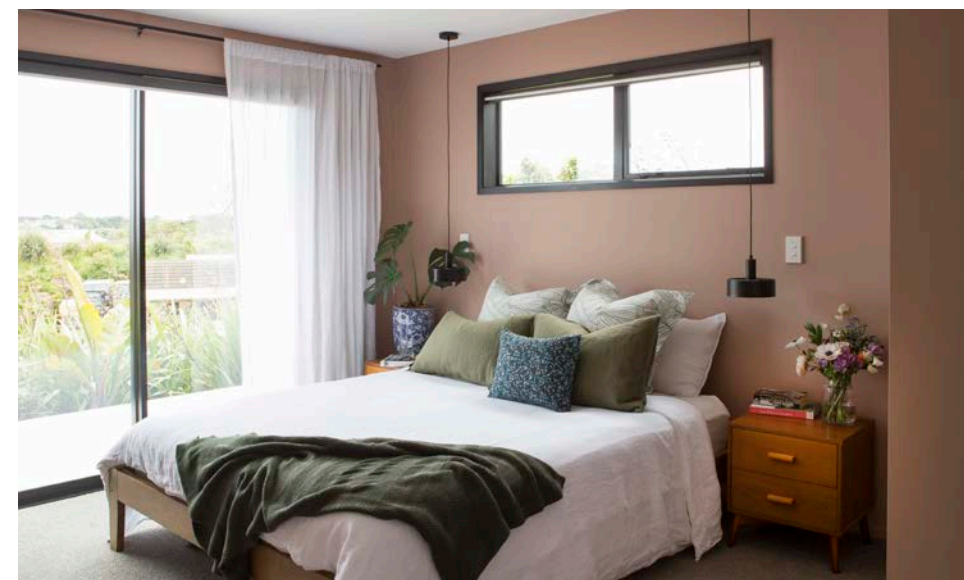

Text by Fiona Ralph. Photography by Jane Dove Juneau.

Jade Longstaff and partner Sean Parker wanted to create a calm, relaxing zone in the bedroom of their newly built kitset home. Although they knew they didn't want to paint it all white, it took the New Plymouth couple a while to settle on a colour.

The new colour looks amazing in any light, she notes, with different tones emerging depending on the time of day. "I love that aspect of it, as it appears that the room slightly changes colour throughout the day. It is a difficult colour to describe – when I think of it, I think of summer, flowers blooming, and being in holiday mode."

The bedroom's calm feeling is continued in the bathroom where Resene 'Half Duck Egg Blue' adds a "sense of freshness" and a "coastal" ambience, says the beach-lover.

The splashes of colour have been a resounding success – in fact, the couple now plan to repaint the white rooms in their house in more colourful tones. "We are proud of our home, which demonstrates that a kitset build can be personalised and unique," says Jade.